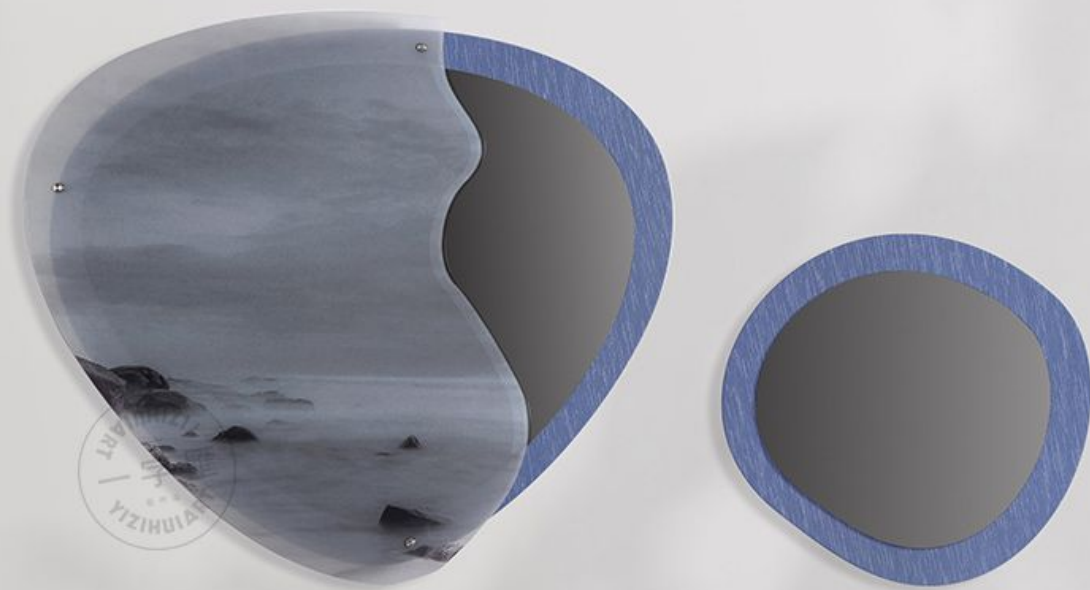

透景

VIEW THROUGH

型号 Model: 20S0089 20S0090

尺寸 Size: W865 x H757 mm W500 x H475 mm

材质 Material: 综合材料