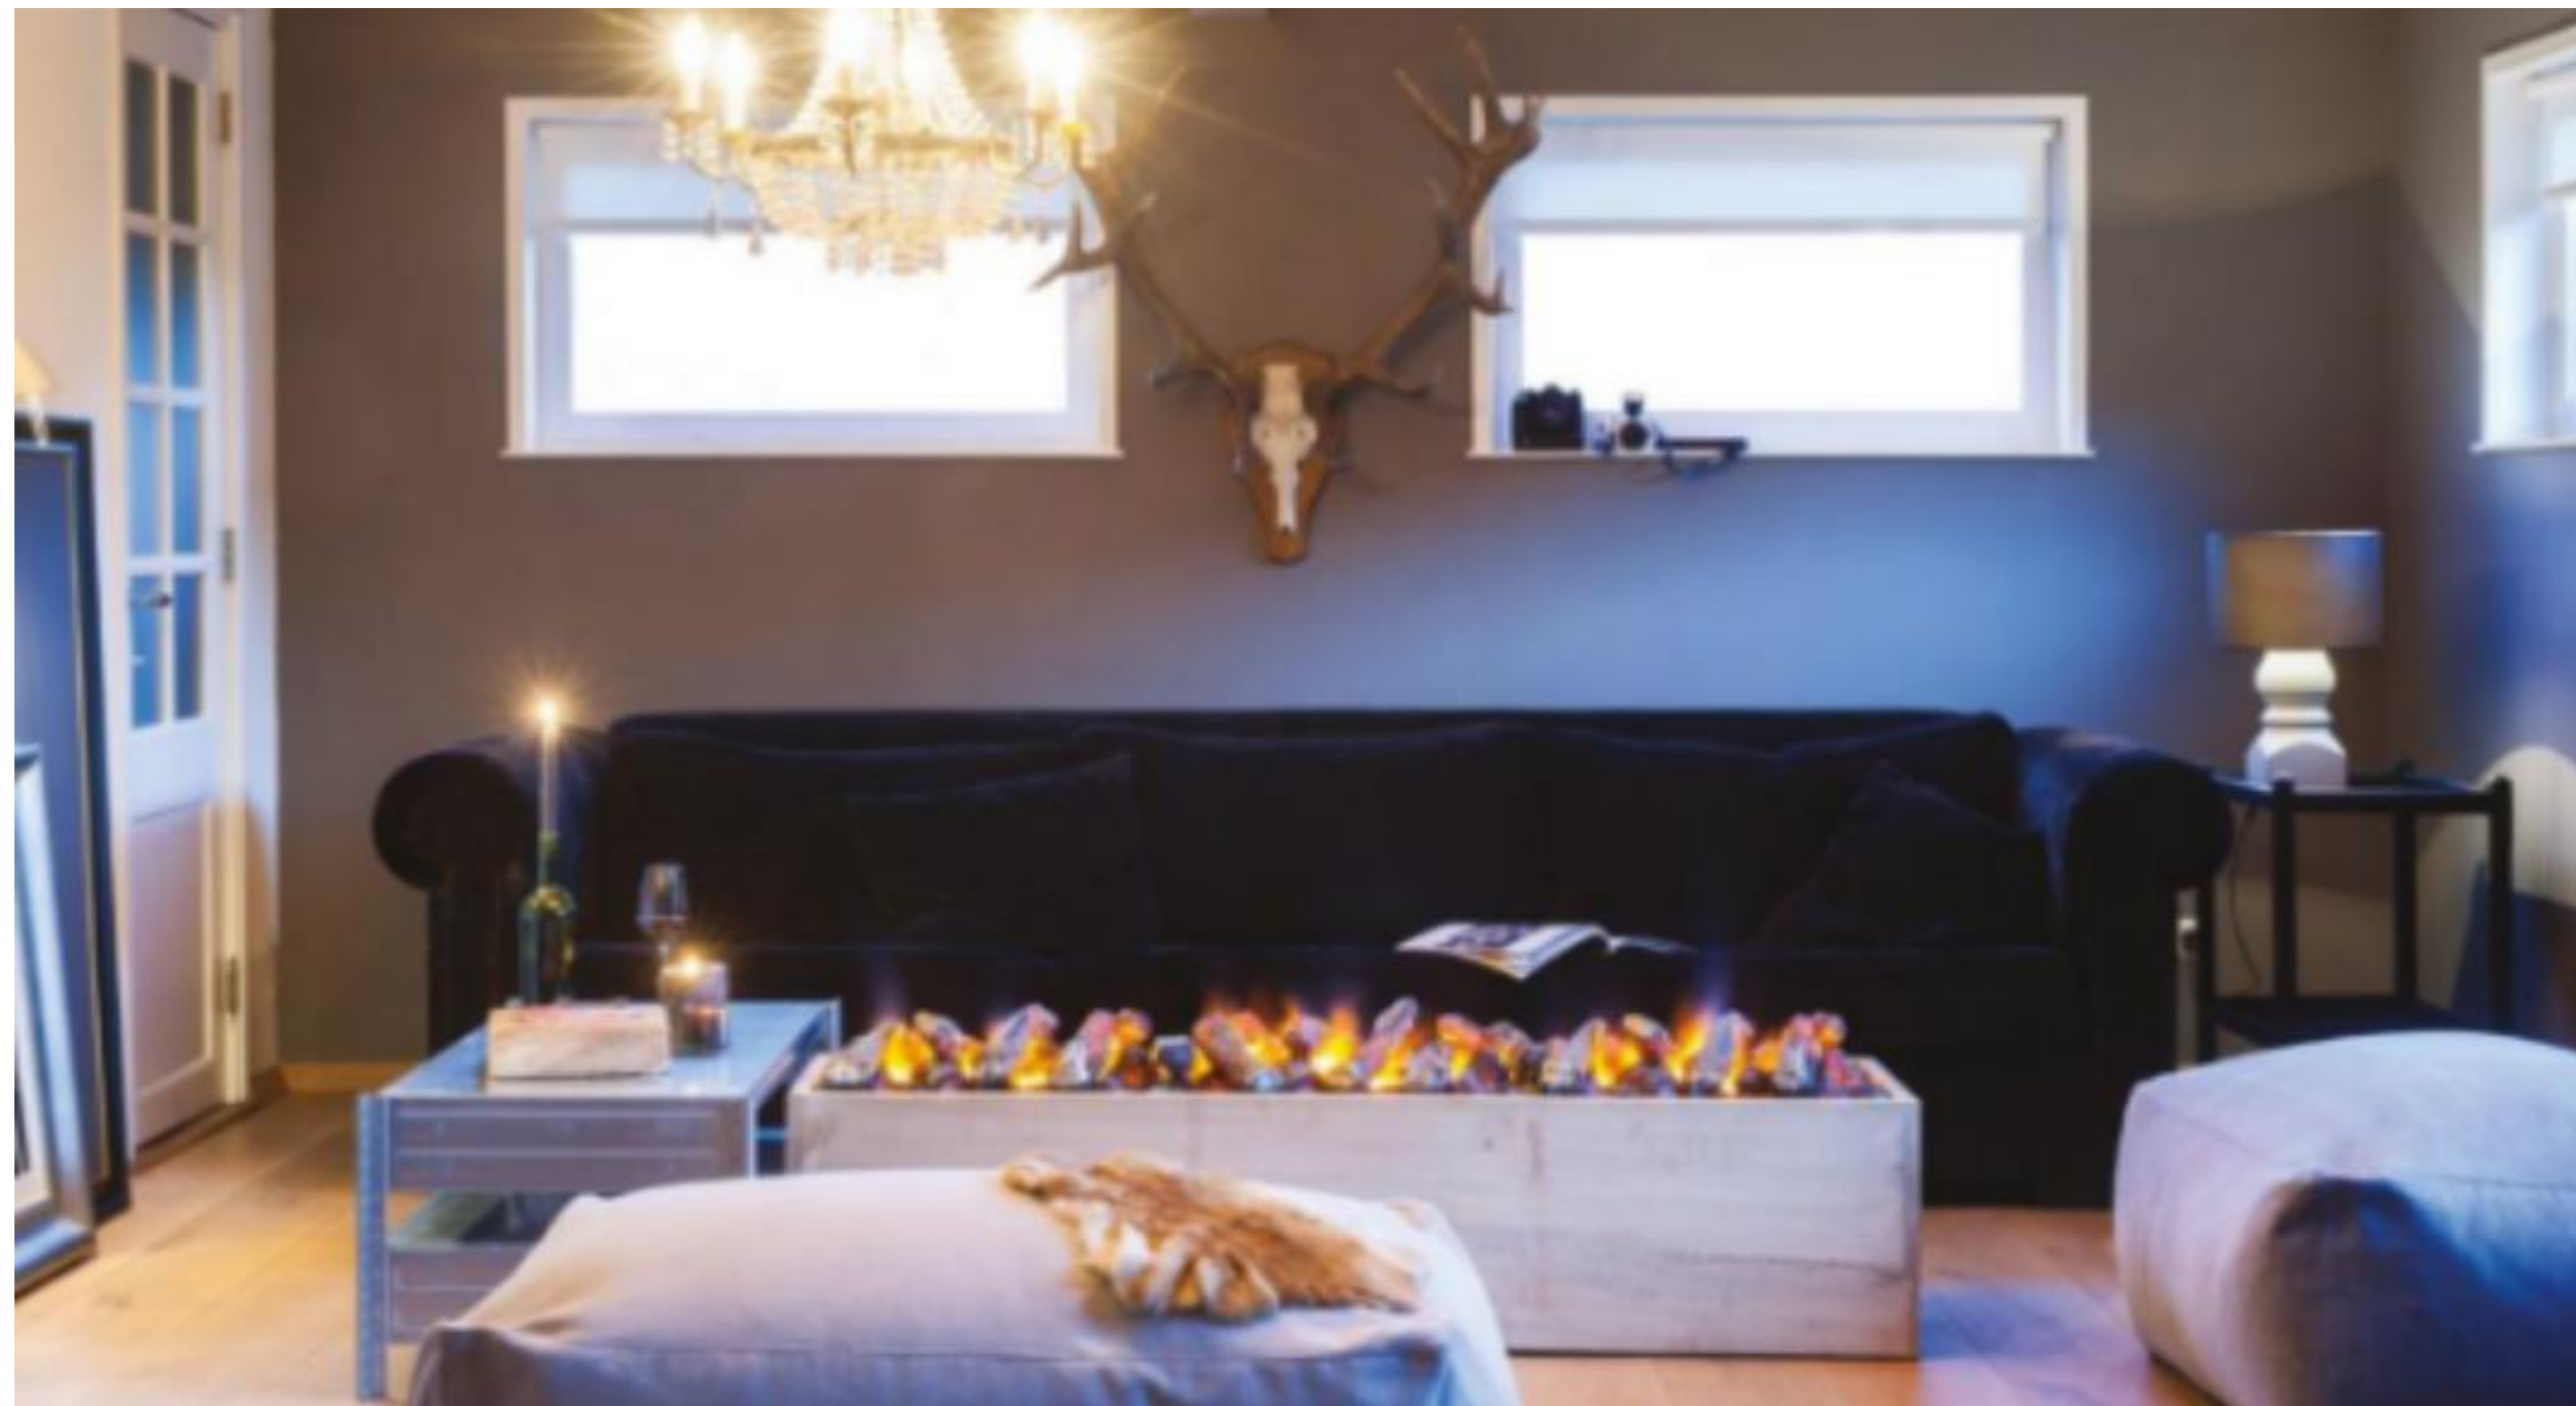

产品参数

型号	Opti myst
点火模式	遥控
可选颜色	黑色机身+金属盖板或仿真木
进水方式	手动、自动
产品规格	405mmW*220mmD*180mmH
	10175mmW*354mmD*236mmH
产品价格	15800元
	38000元