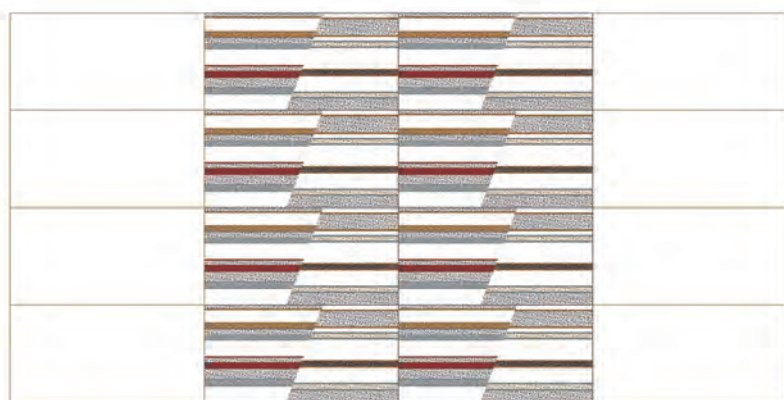

AP3302-H1 SINGLE MARRONE MATT  
RECT. 75X75CM (自然面)

AP3300-H2 JACKY POLISHED RECT.  
75X75CM (抛光面)

AP3301-H2 SINGLE FUMO POLISHED  
RECT. 75X75CM (抛光面)

AP3302-H2 SINGLE MARRONE POLISHED  
RECT. 75X75CM (抛光面)