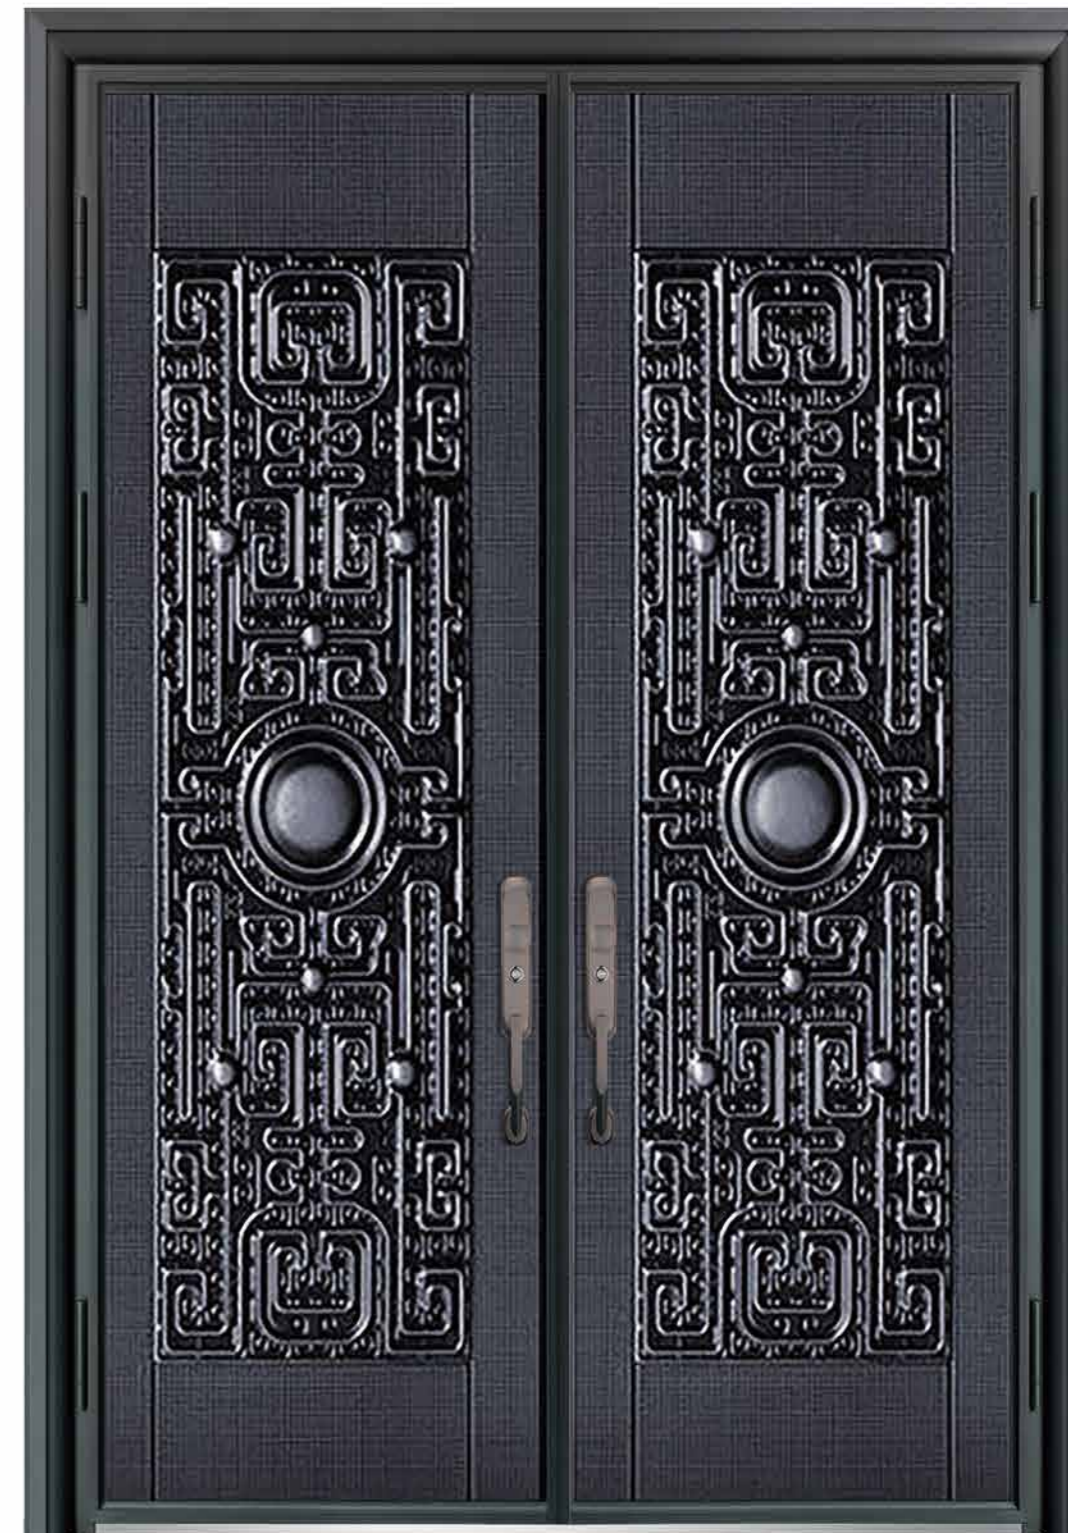

鼎盛

型号 / YG-8303
外板材质 / 精铸铝板
表面颜色 / 宝马灰
表面色号 / D-501

Model / YG-8303
Exterior / Precision cast aluminum plate
Color / BMW Gray
Surface color / D-501