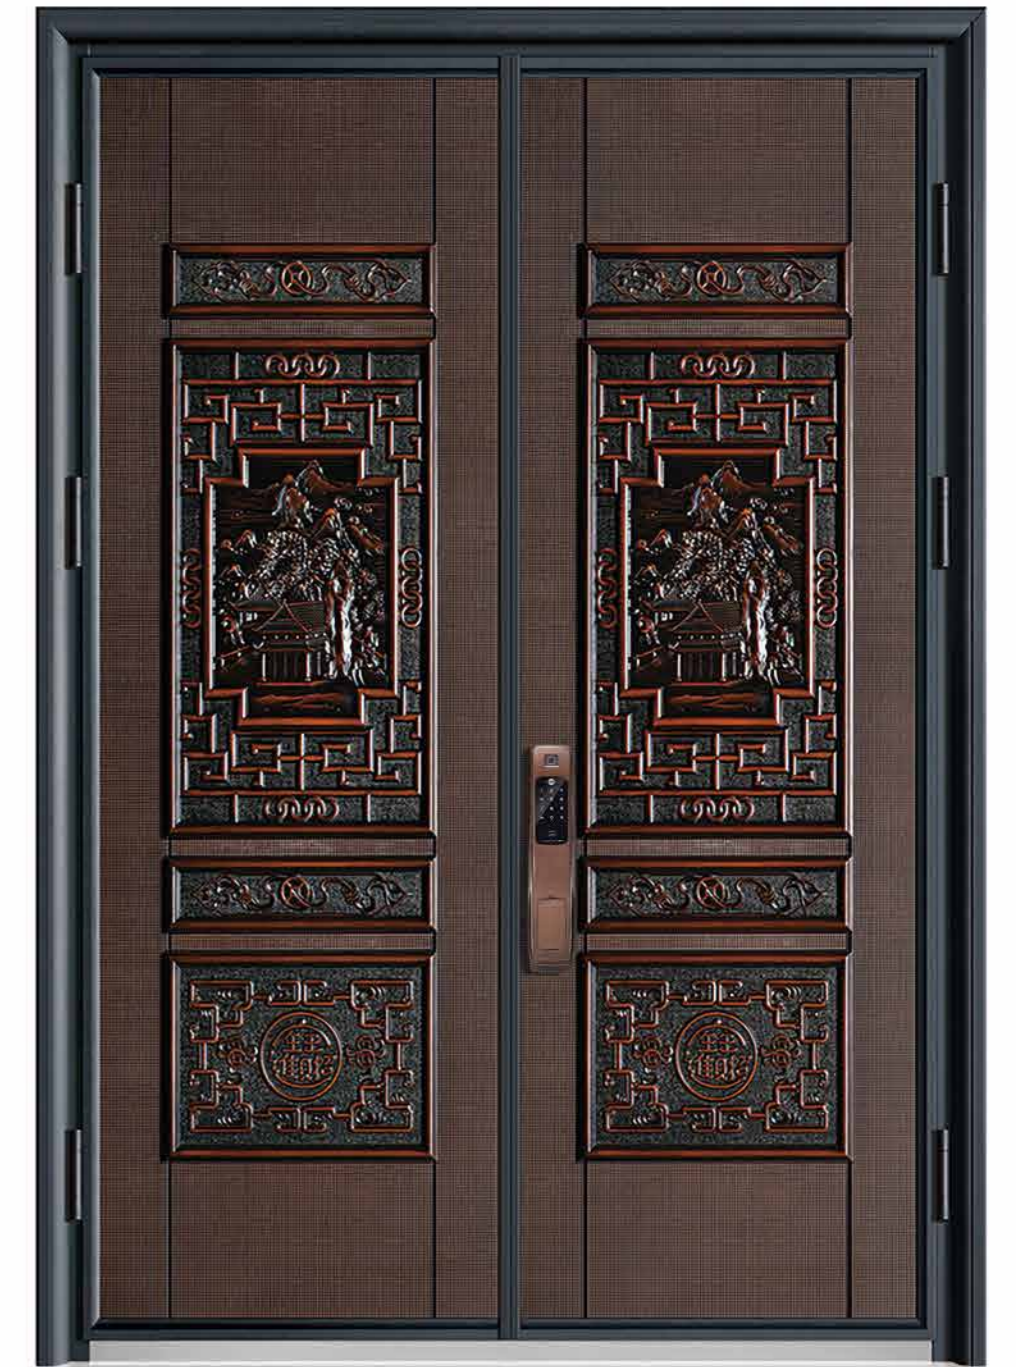

境物

型号 / YG-8306   Model / YG-8306
外板材质 / 精铸铝板   Exterior / Precision cast aluminum plate
表面颜色 / 真铜 7 号   Color / True Copper No. 7
表面色号 / T-607   Surface color / T-607