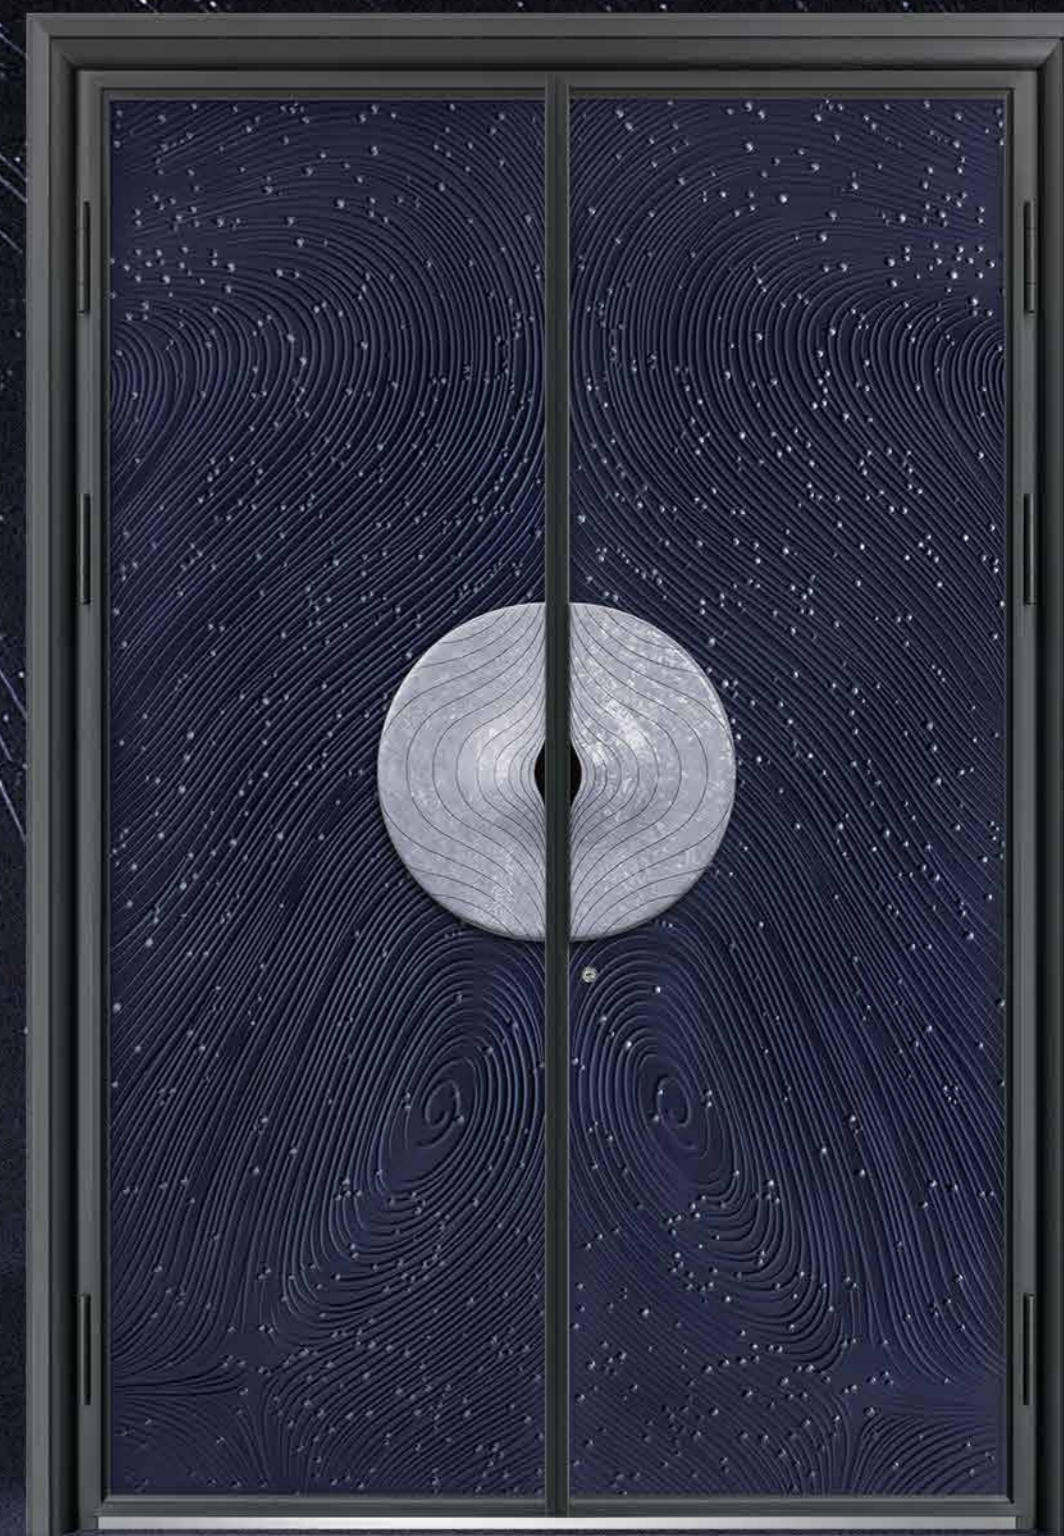

starry & light

繁星入梦, 漫漫拾光

星空的迷人之处, 在于那遥远、繁密而充满变幻的光。
时光漫漫, 星辰在宇宙间的形成需要经过漫长的岁月, 就如洒落人间的星火,
流转亿年, 散发出永恒的光芒。

The beauty of the starry sky lies in the distant, dense and changing light.
Time is long, the formation of stars in the universe takes a long time, just like the sparks falling on the world,
Circulate for 100 million years, exuding eternal light.