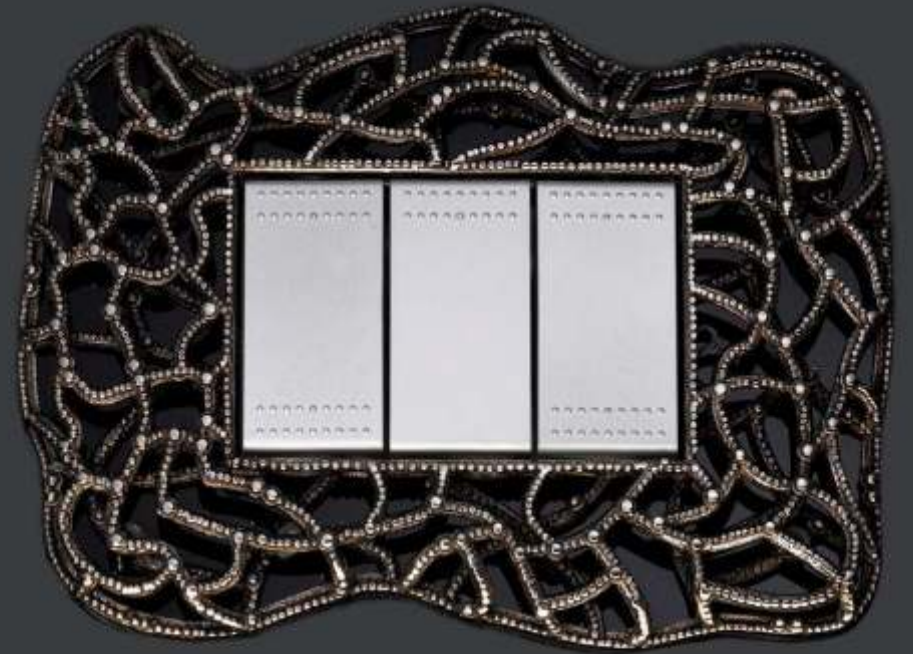

COPRINTERRUTTORI
SWITCH COVER PLATES