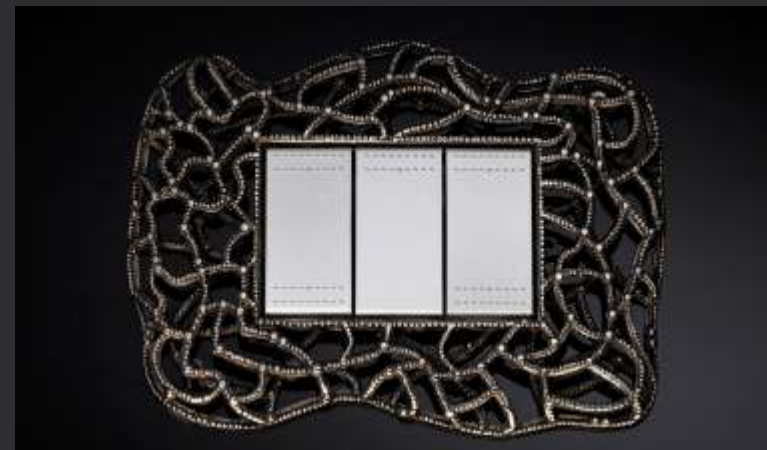

Q0372   ¥ 3700

Coprinterruttore / *Switch cover plates*   开关盖板

镀层：英式黄铜、抛光黑、考登钢

Color finishes: english brass / polished black / corten

可提供925纯银的以上类型把手

We can provide this products in STERLING SILVER