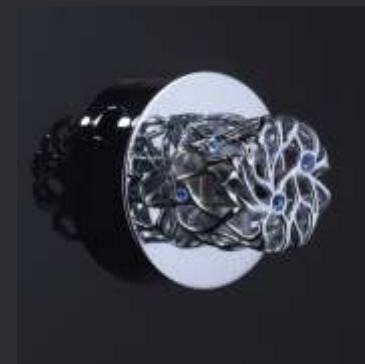

Q0373 ¥ 3560

Nottolino libero-occupato/ *Looks free-locked*
MADE WITH SWAROVSKI®ELEMENTS