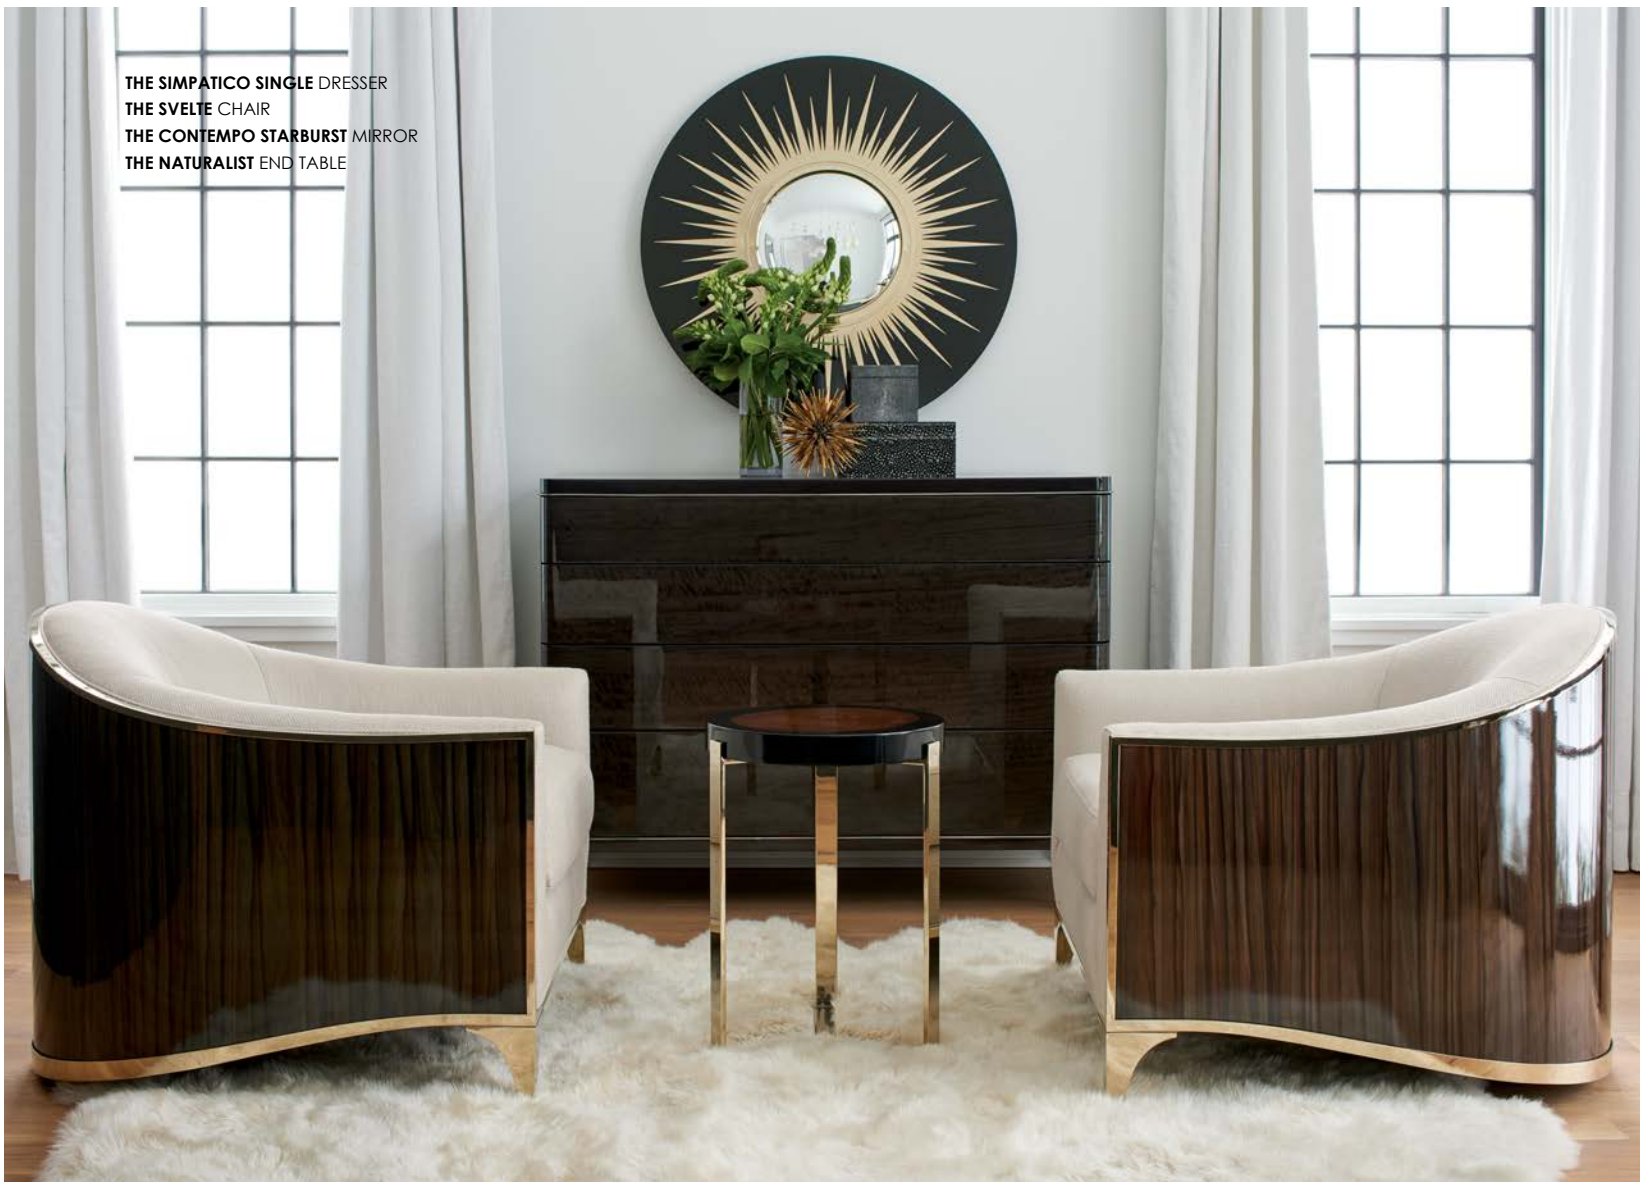

THE SIMPATICO SINGLE DRESSER
THE SVELTE CHAIR
THE CONTEMPO STARBURST MIRROR
THE NATURALIST END TABLE