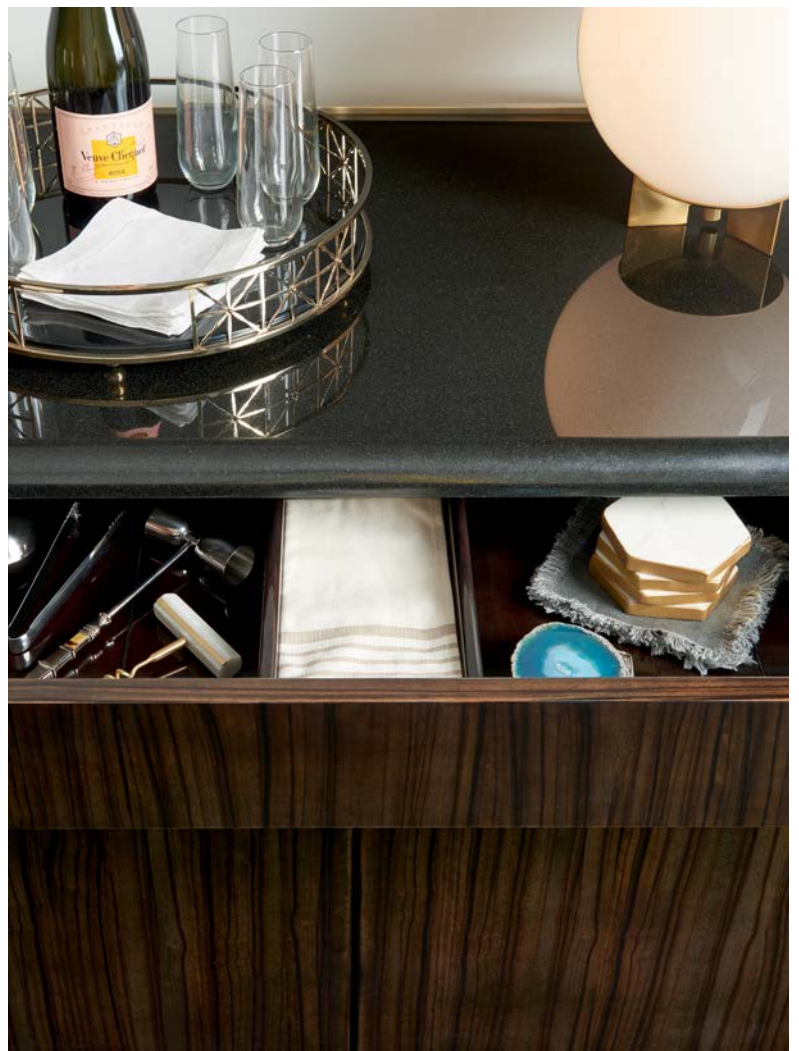

living room
BARS & DISPLAY
CABINETS