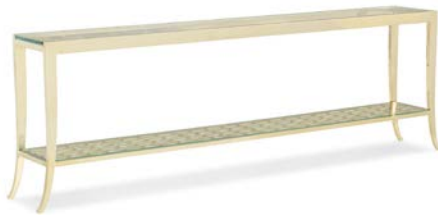

IN A HOLDING PATTERN

CLA-016-441

DIMENSIONS: 82W x 11.5D x 26H (in) | 208.28W x 29.21D x 66.04H (cm)

FINISH: Whisper of Gold

FEATURES: Metal frame and fret plated in Whisper of Gold. Top is 5/8" tempered glass. Shelf is 1/4" thick tempered glass on metal fret.